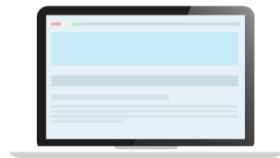

GO ONLINE:

STEP 1:

acis.eoir.justice.gov/en

STEP 2:

Put in your A number

□ □ □ □ □ □ □ □ □